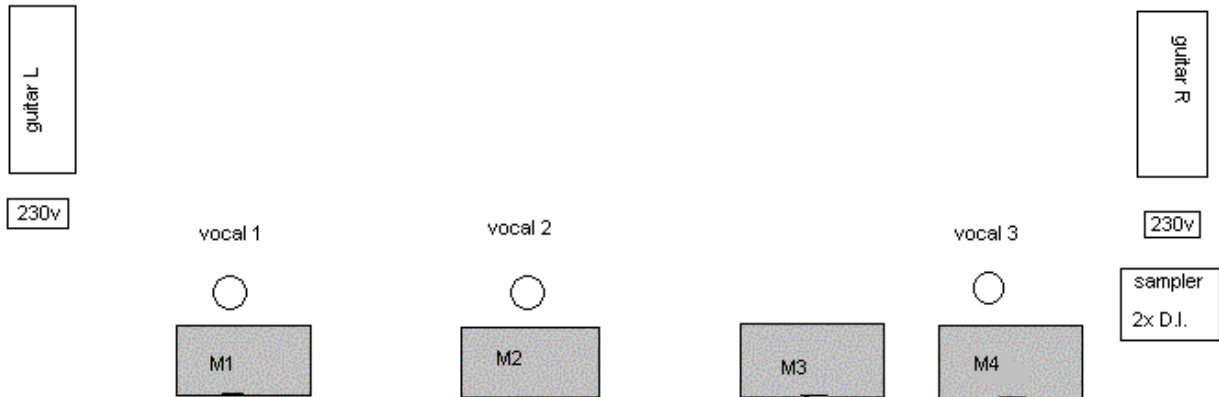

STAGEPLAN & INPUTLIST 6-2006

1	kick	B52, sm91	Gate, Compressor	11	Overhead R	condenser	
2	Snare top	sm57	Compressor	12	Bass	xlr	Compressor
3	Snare bottom	sm57		13	Bass	md421	
4	Hihat	condenser		14	Guitar L	sm57	
5	Racktom 1	e604	Gate	15	Guitar R	sm57	
6	Racktom 2	e604	Gate	16	Sampler L	D.I.	
7	Floortom 1	e604	Gate	17	Sampler R	D.I.	
8	Floortom 2	e604	Gate	18	Vocal 1	sm58	Compressor
9	Ride	condenser		19	Vocal 2	sm58	Compressor
10	Overhead L	condenser		20	Vocal 3	sm58	