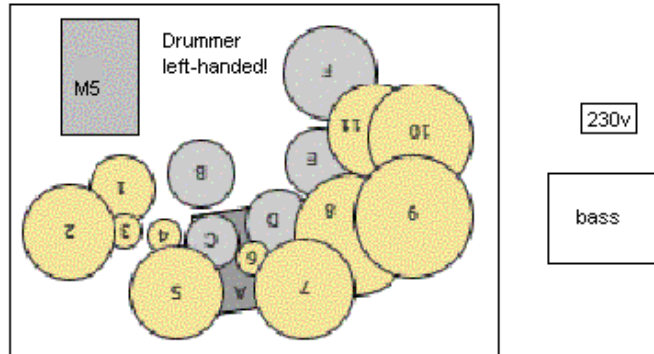

STAGEPLAN & INPUTLIST 6-2006

1	kick	B52, sm91	Gate, Compressor	11	Overhead R	condenser	
2	Snare top	sm57	Compressor	12	Bass	xlr	Compressor
3	Snare bottom	sm57		13	Bass	md421	
4	Hihat	condenser		14	Guitar L	sm57	
5	Racktom 1	e604	Gate	15	Guitar R	sm57	
6	Racktom 2	e604	Gate	16	Sampler L	D.I.	
7	Floortom 1	e604	Gate	17	Sampler R	D.I.	
8	Floortom 2	e604	Gate	18	Vocal 1	sm58	Compressor
9	Ride	condenser		19	Vocal 2	sm58	Compressor
10	Overhead L	condenser		20	Vocal 3	sm58	